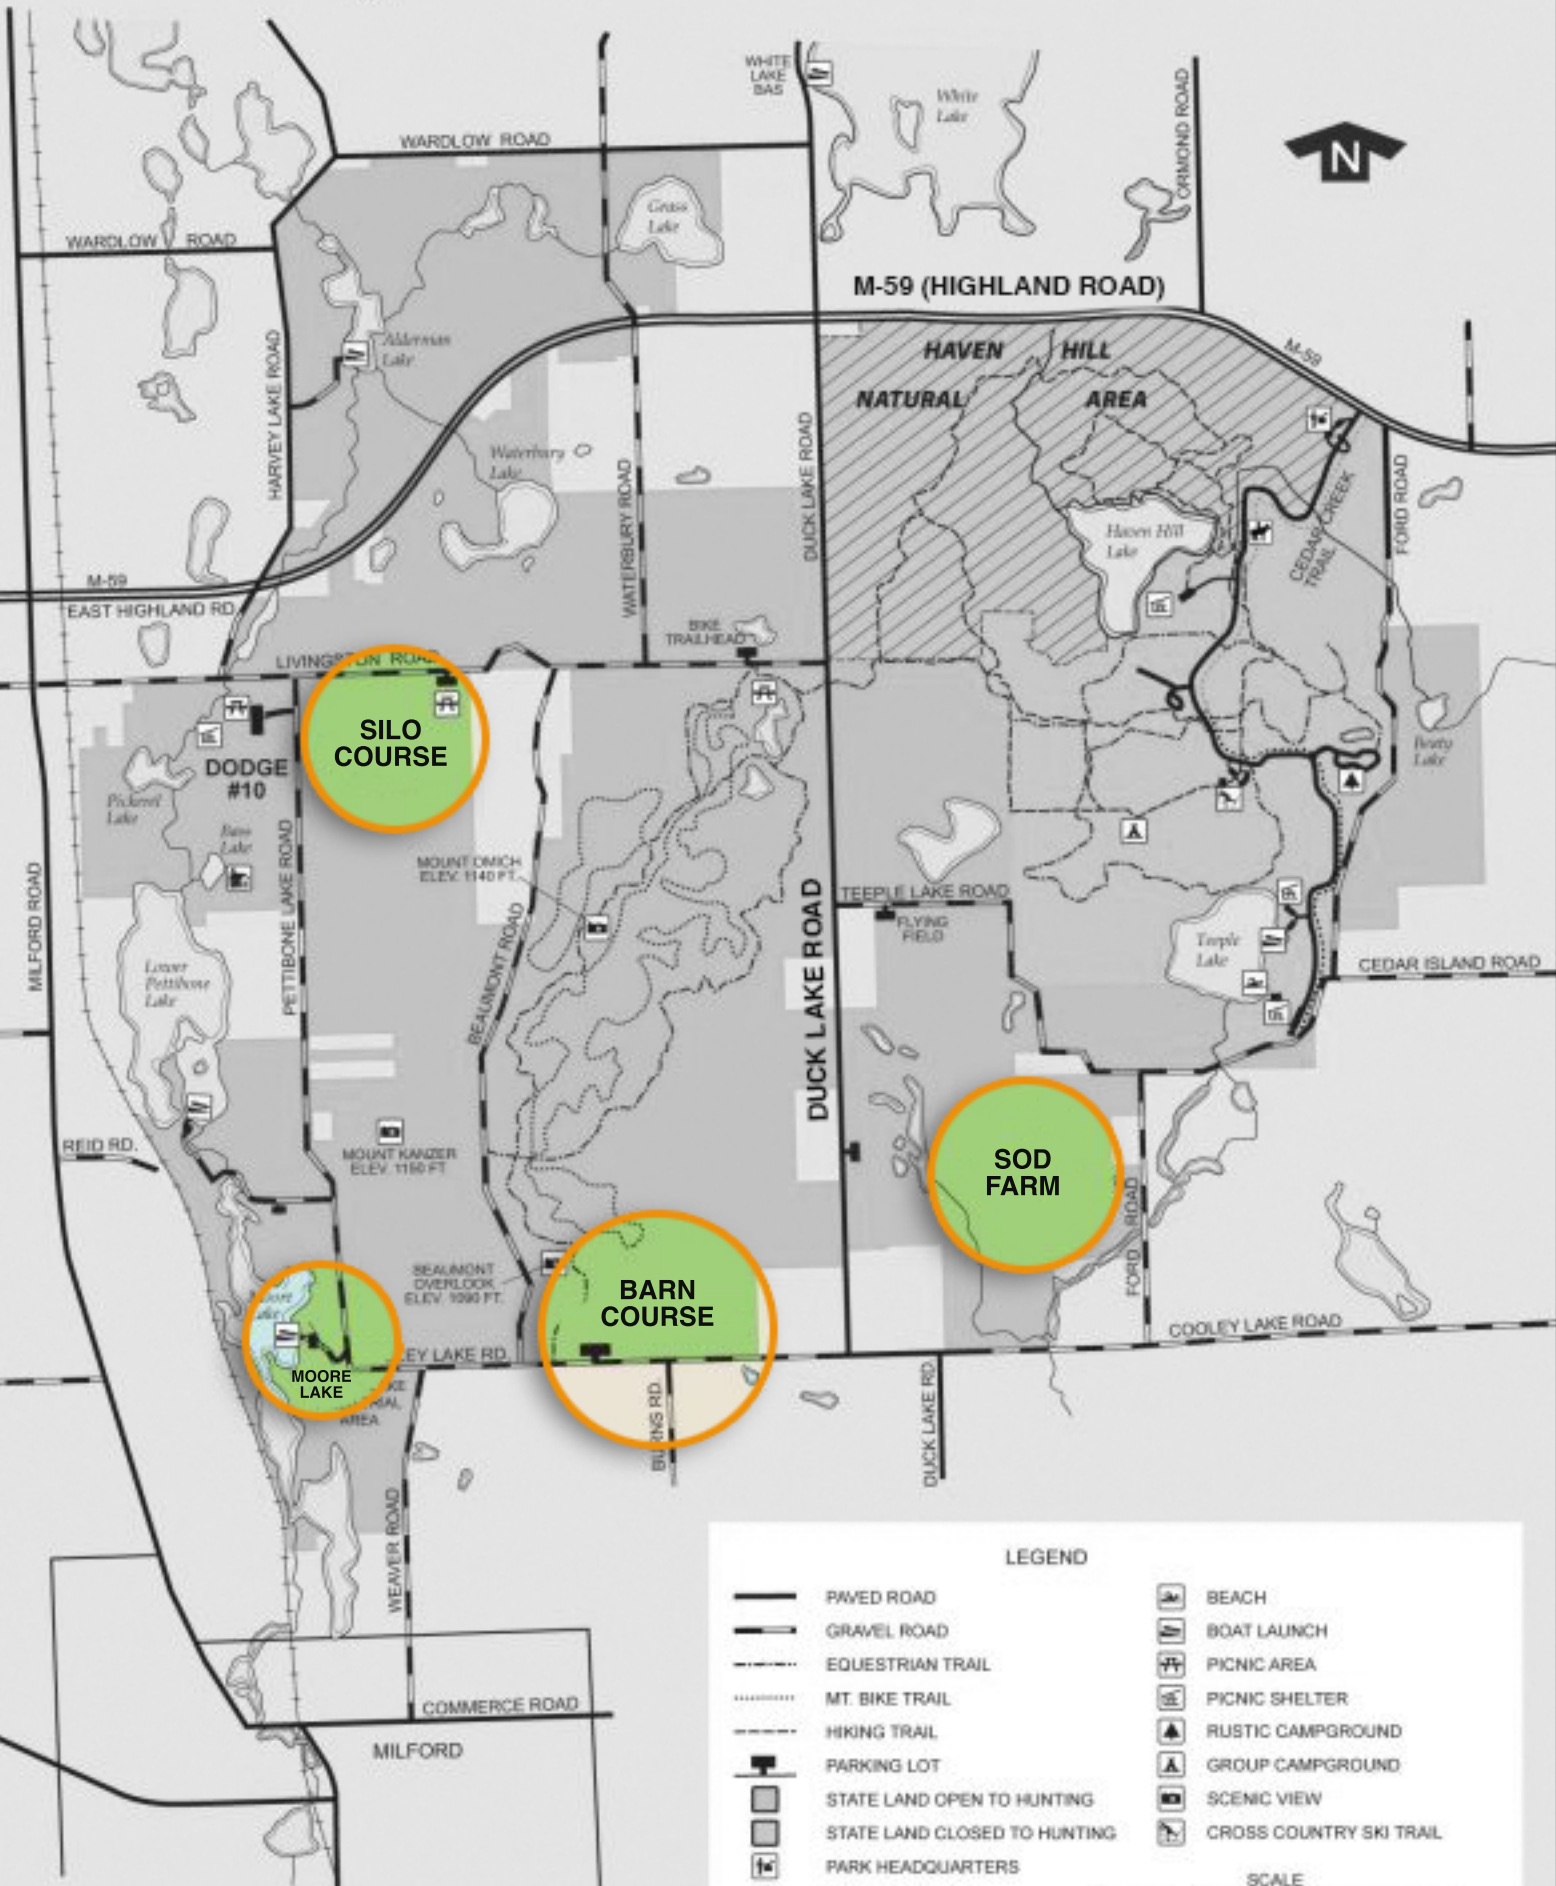

Highland State Recreation Area

SILO COURSE

BARN COURSE

SOD FARM

LEGEND

- | | | | |
|--|------------------------------|--|-------------------------|
| | PAVED ROAD | | BEACH |
| | GRAVEL ROAD | | BOAT LAUNCH |
| | EQUESTRIAN TRAIL | | PICNIC AREA |
| | MT. BIKE TRAIL | | PICNIC SHELTER |
| | HIKING TRAIL | | RUSTIC CAMPGROUND |
| | PARKING LOT | | GROUP CAMPGROUND |
| | STATE LAND OPEN TO HUNTING | | SCENIC VIEW |
| | STATE LAND CLOSED TO HUNTING | | CROSS COUNTRY SKI TRAIL |
| | PARK HEADQUARTERS | | |
| | MODERN LODGE | | |

SCALE

0 1/4 1/2 1 Mile